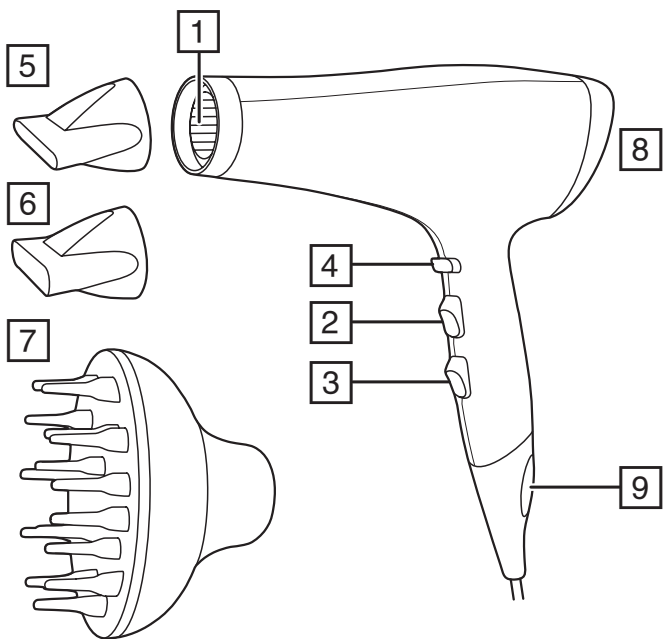

REMINGTON®

Keratin Protect 2200W Dryer

AC8008

 www.remington.co.uk

Register online for £10,000 prize draw
EXTRA year guarantee FREE rewards gallery

Visit www.remington.co.uk/productregister. You must register within 28 days of purchase.

PARTS

- | | |
|--|-----------------------|
| 1. Advanced ceramic grille infused with Keratin and Almond oil | 5. 7 mm concentrator |
| 2. Heat selector switch (, ,) | 6. 11 mm concentrator |
| 3. Speed selector switch (0, ,) | 7. Diffuser |
| 4. Cool shot | 8. Inlet grille |
| | 9. Hang up loop |